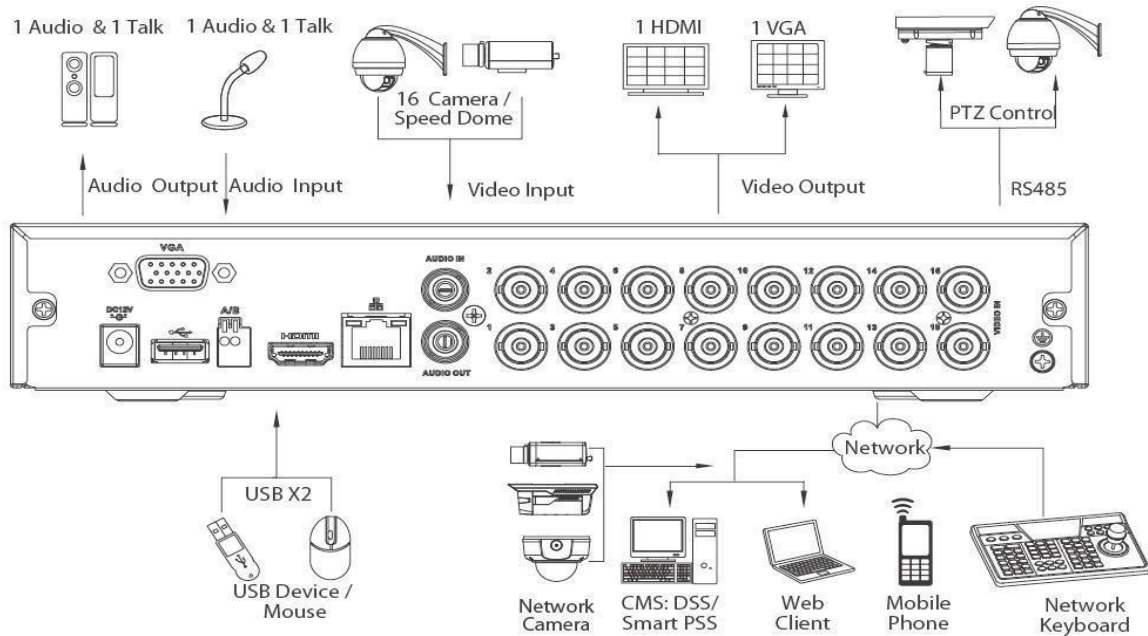

DH-HCVR4104/4108/4116 HS-S2

Environment	-10°C ~ +55°C / 10%~90%RH / 86~106kpa
Dimension(W×D×H)	Compact 1U, 260mm×220mm×40mm
Weight	0.75KG(without HDD)

System Connection

Joel E. Martínez Joya

Depto. de Proyectos y Asistencia Técnica.

www.todoseguridad.cl